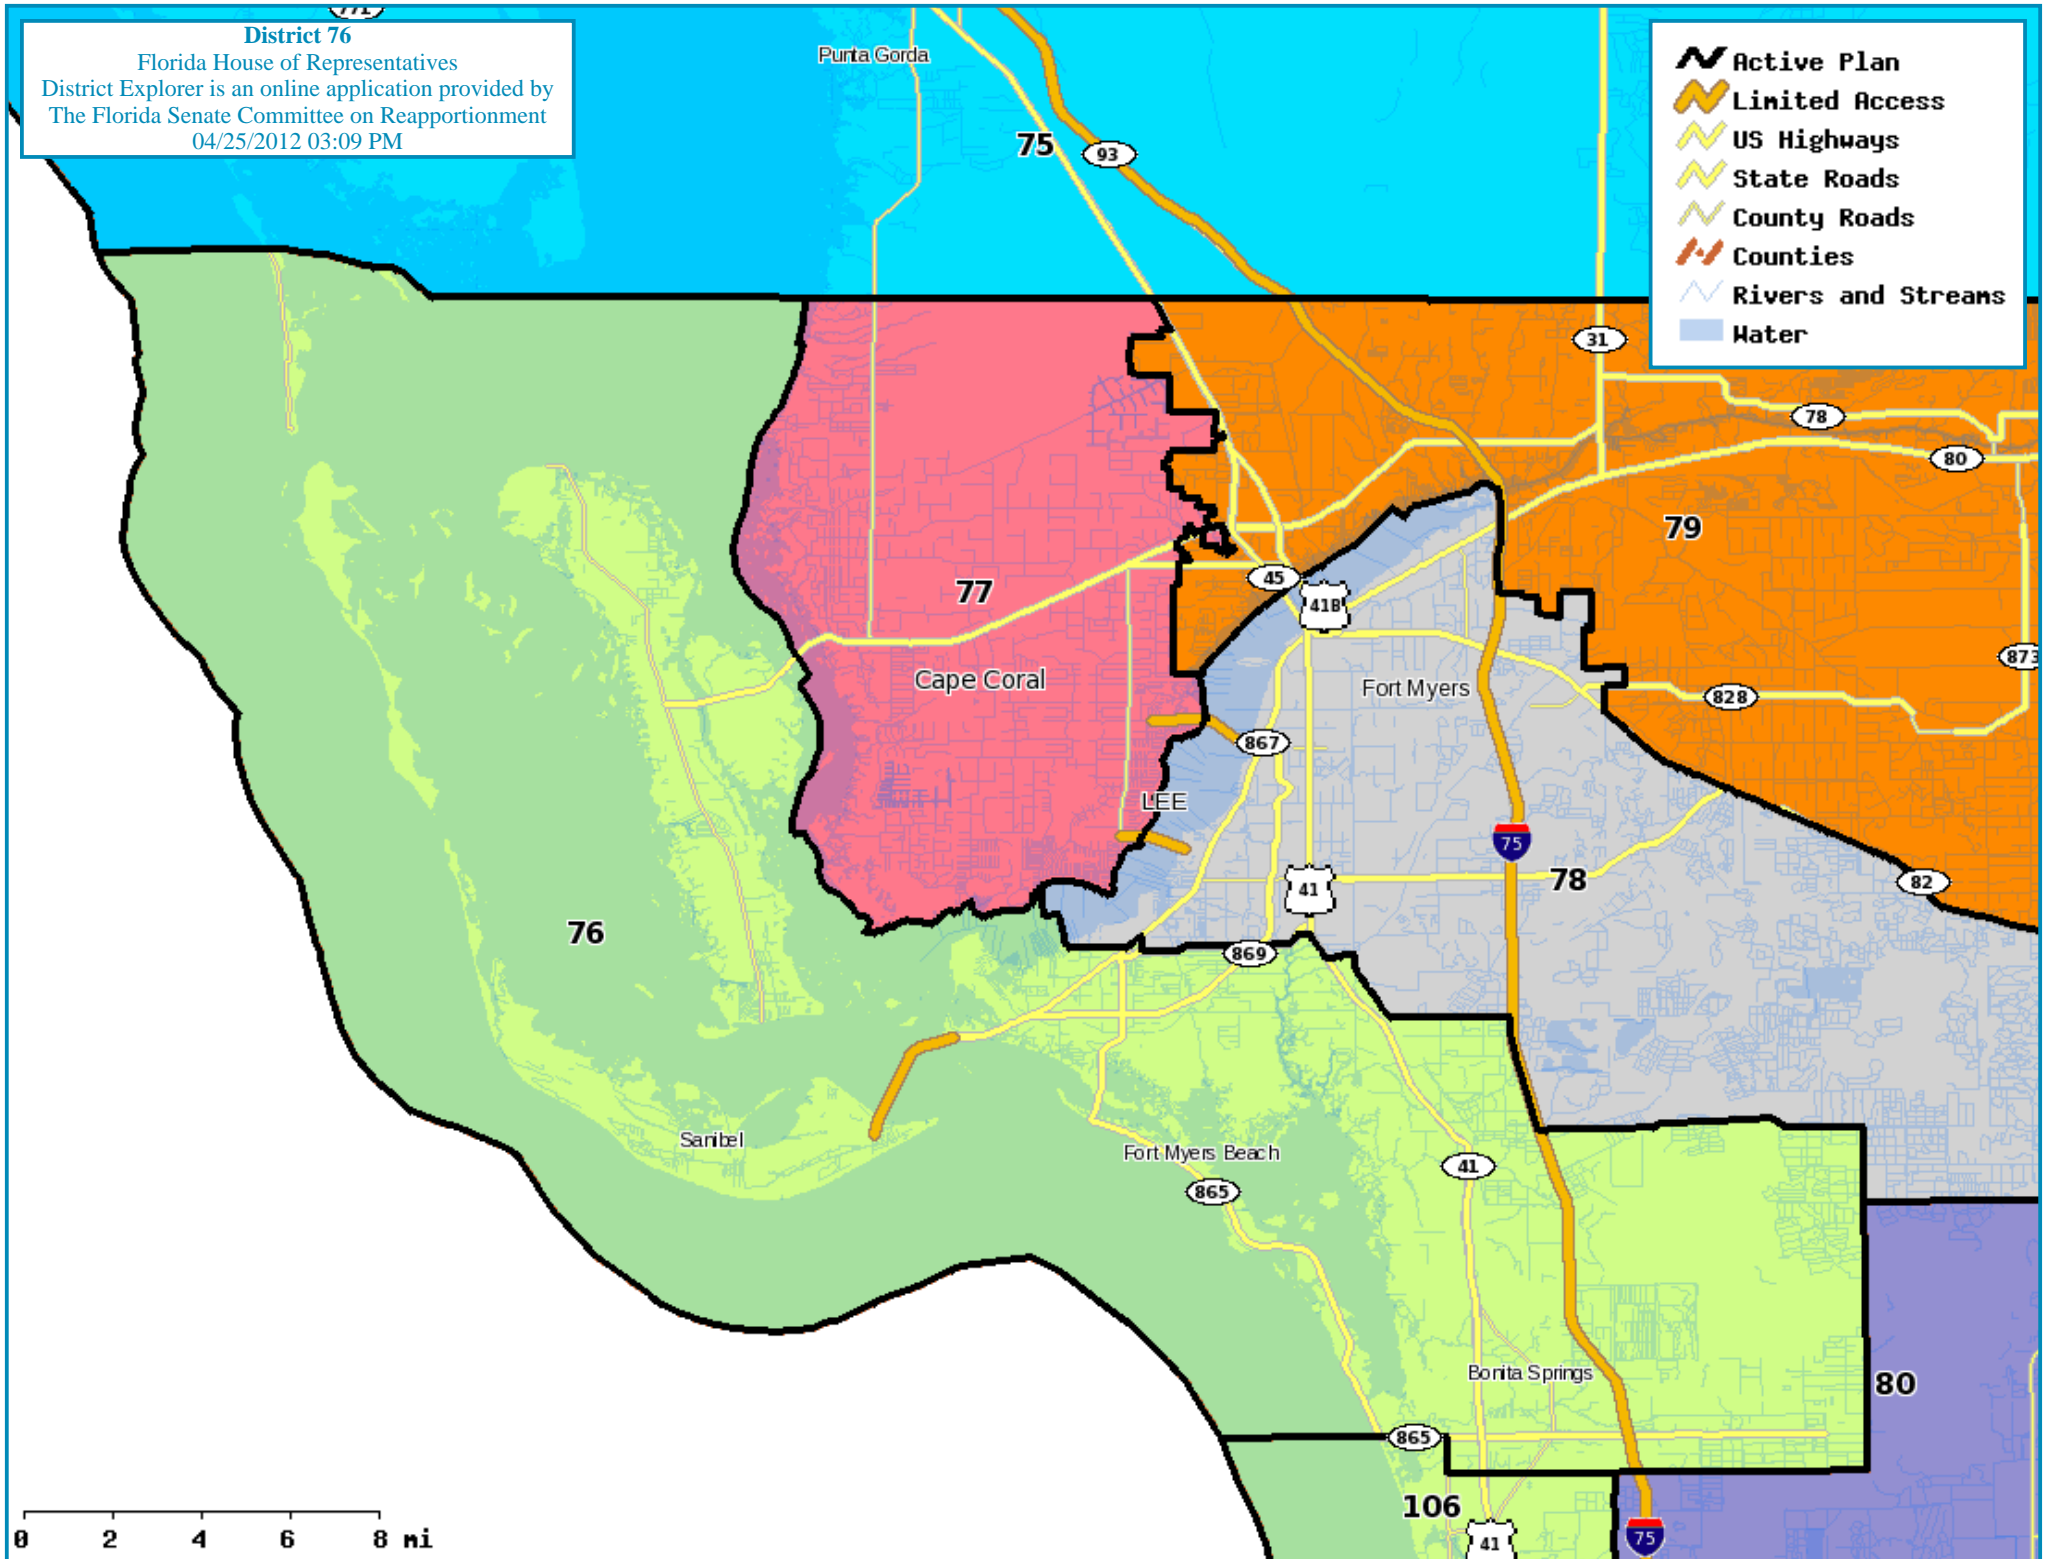

District 76

Florida House of Representatives
District Explorer is an online application provided by
The Florida Senate Committee on Reapportionment
04/25/2012 03:09 PM

-  Active Plan
-  Limited Access
-  US Highways
-  State Roads
-  County Roads
-  Counties
-  Rivers and Streams
-  Water

0 2 4 6 8 mi